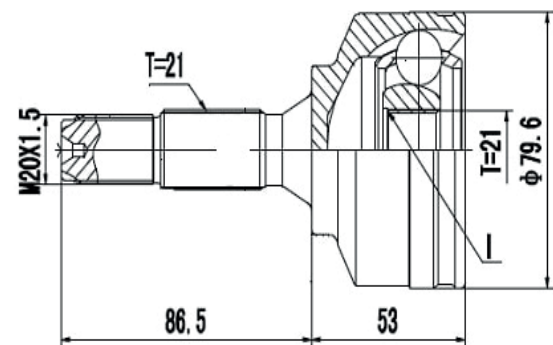

C3 1.4 8V Motor TU3JP (02...12) (21 Roda X 21 Câmbio X Trava IL)