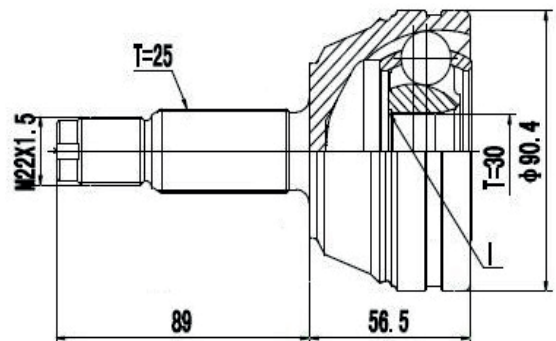

Escort 1.8/2.0 (92...96), Verona 1.8/2.0 (93...96)
(25 Roda X 30 Câmbio X Trava IL)

DG81139