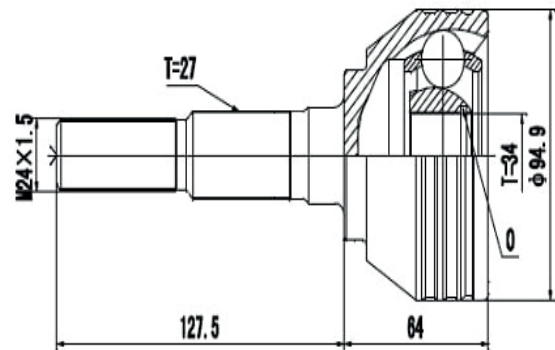

S10 2.8 4X4 (96...11), Blazer 2.8 4X4 (96...11)
(27 Roda X 34 Câmbio X Trava EL)

DG80188