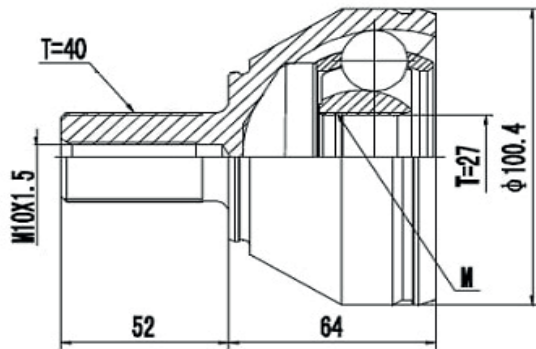

JUNTA HOMOCINÉTICA

LAND ROVER

DG80079

Freelander II (06...15)
(40 Roda X 27 Câmbio X Anel Abs X Trava ML)

DG80515