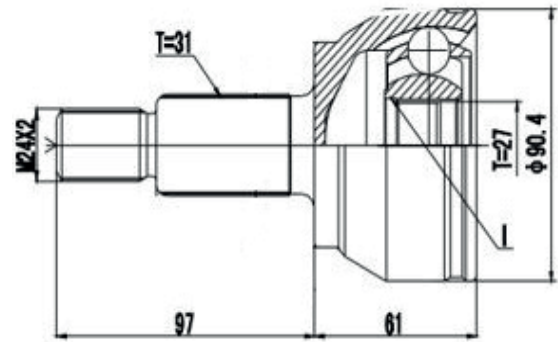

JUNTA HOMOCINÉTICA

LAND ROVER

DG80079

Freelander II (06...15)
(40 Roda X 27 Câmbio X Anel Abs X Trava ML)

DG80515

Dianteira Automático
Range Rover Evoque 2.0/2.2 (12...),
Discovery 2.2 (15...)
(31 Roda X 27 Câmbio X Trava IL)

DG80218

Freelander 2.5 V6 (96...05)
(28 Roda X 32 Câmbio X 60 Abs X Trava IL)

DG80516

Traseira Range Rover Evoque 2.0/2.2 Automático
(12...) (31 Roda X 29 Câmbio X Trava IL)

DG80501

Freelander G2 (06...15)
(40 Roda X 27 Câmbio X Trava ML)

DG80517

Traseira Range Rover 5.0 V8 4X4 Automático (11...)
(31 Roda X 29 Câmbio X 48 Abs X Trava ML)