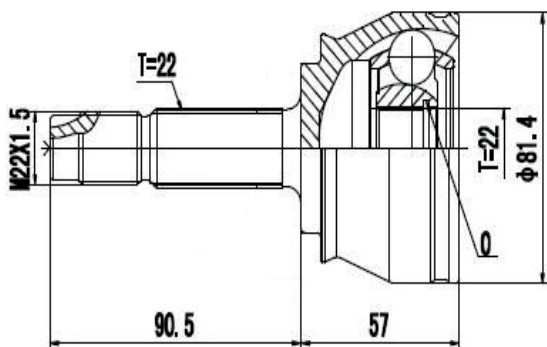

JUNTA HOMOCINÉTICA

FIAT

DG80379

Strada 1.3 16V (00...06), Strada 1.4 8V (05...14), Strada 1.5 16V (98...06), Strada 1.6 8V (98...09), Strada 1.6 16V (98...06) (22 Roda X 22 Câmbio X Trava EL)