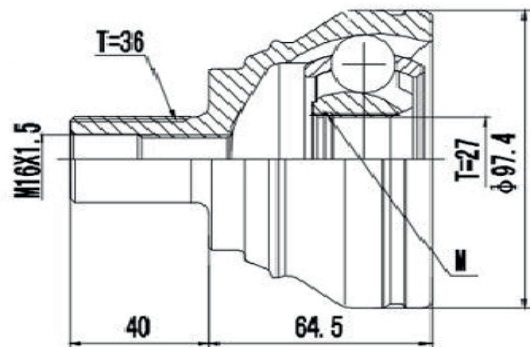

DG80056

Jetta 2.0 TSI (11...), Passat 2.0 TSI (11...)
(36 Roda X 27 Câmbio X Trava ML)