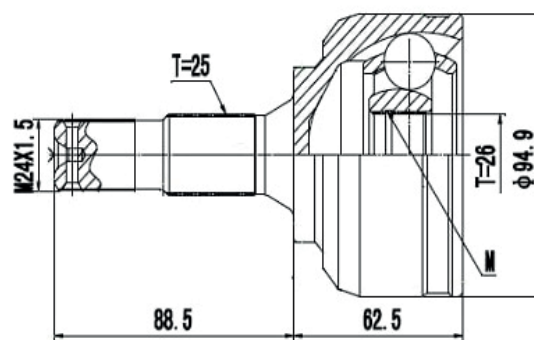

DG80251

C5 3.0 V6 Automático (01...08), Aircross
Automático (17...)
(25 Roda X 26 Câmbio X Trava ML)