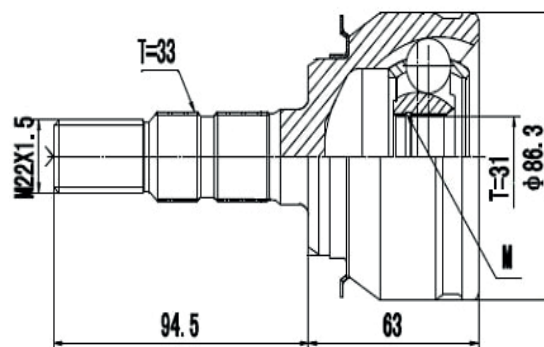

S10 (12...15), Trailblazer (13...15)
(17 Roda X 26 Câmbio X Trava IL)

DG80041