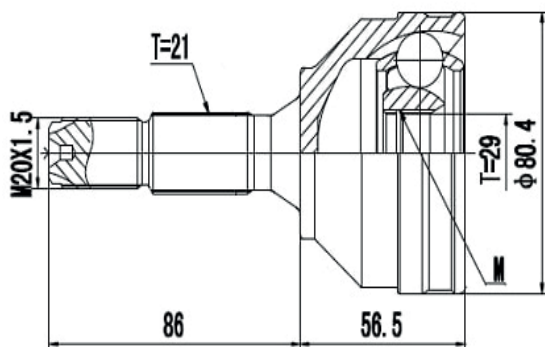

DG80189

C3 1.4 (13...), C3 1.2 12V 3CC (17...) (21 Roda X 29
Câmbio X Trava ML)