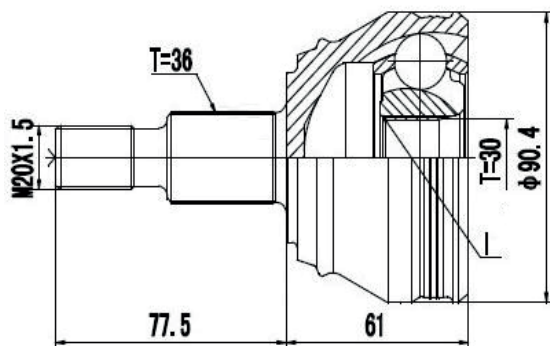

DG80017

Golf 1.8/2.0 (94...98), Golf GTI (94...98),
Polo Classic 1.8 (97...02), Van 1.6 (98...02)
(22 Roda X 30 Câmbio X Trava IL)

JUNTA HOMOCINÉTICA

VOLKSWAGEN

DG80042

Bora 2.0 (00...20), Golf 1.8/2.0/GTI 2.0 (94...98),
New Beetle 2.8 (99...), Passat 2.8 (94...97),
Passat Variant 2.8 (94...96)
(36 Roda X 30 Câmbio X Trava IL)