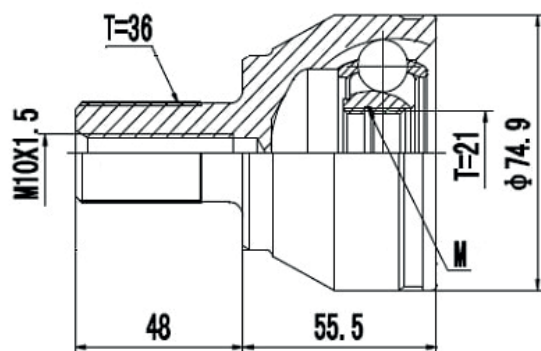

Focus 1.6/1.8 16V (09...13)
(36 Roda X 21 Câmbio X Trava ML)

DG80116