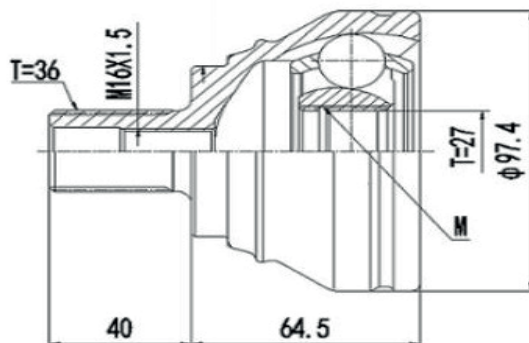

Manual/Automático Golf 1.4 TSI (14...),
Passat 2.0 (10...), Jetta 2.0 TSI (10...)
(36 Roda X 27 Câmbio X Trava ML)

DG80419