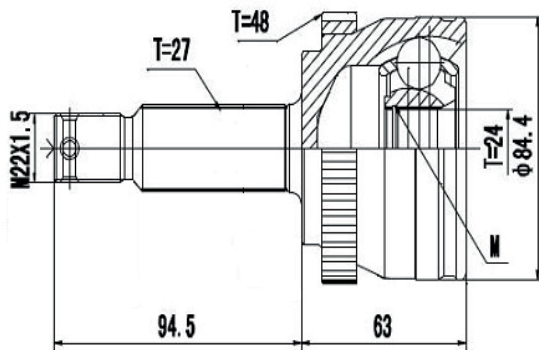

DG80131

Sportage 2.0 (97...11)
(27 Roda X 24 Câmbio X 48 Abs X Trava ML)

DG80513

Clarus 2.0 (96...00), Carens 2.0 (08...13), Carnival 2.5/3.5 (98...15) (28 Roda X 24 Câmbio X Trava ML)

DG80381

Sephia 1.6 (94...97)
(26 Roda X 22 Câmbio X Trava IL)