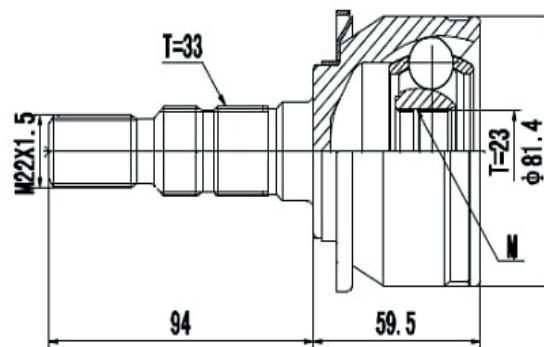

Astra SW (95...), Astra 1.8/2.0 (95...98), Calibra 2.0 (95...)
(33 Roda X 25 Câmbio X 29 Abs X Trava EL)

DG80261