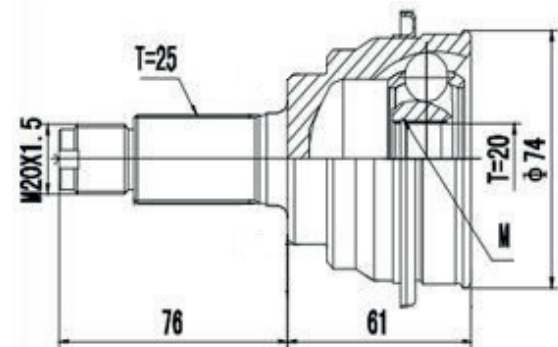

Samurai 1.3 (87...95), Swift Hatch 1.3 (85...)
(23 Roda X 19 Câmbio X Trava ML)

DG80506