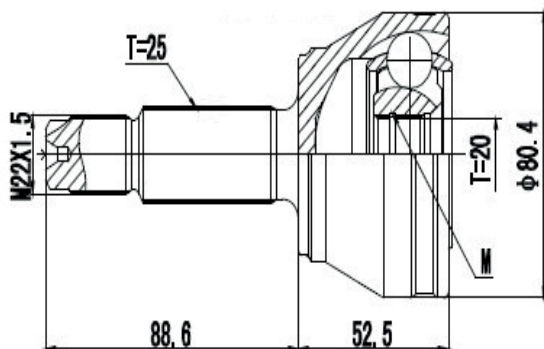

Fiesta 1.0 Zetec Rocam (99...06), Ka 1.0 Zetec
Rocam (00...14) (25 Roda X 20 Câmbio X Trava ML)

DG83279