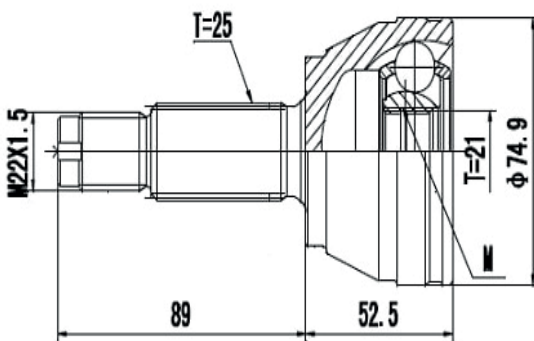

Courier 1.6 (99...06), Ecosport 1.0 (02...07),
Ecosport 1.6 (12...), Fiesta G2 1.6 (99...06),
Fiesta 1.0/1.6 (02...15), Focus 1.6 16V (06...10),
Ka 1.6 (00...06) (Todos Zetec Rocam),
Ecosport 1.0 4X2 Supercharger (13...)
(25 Roda X 21 Câmbio X Trava ML)

DG81419