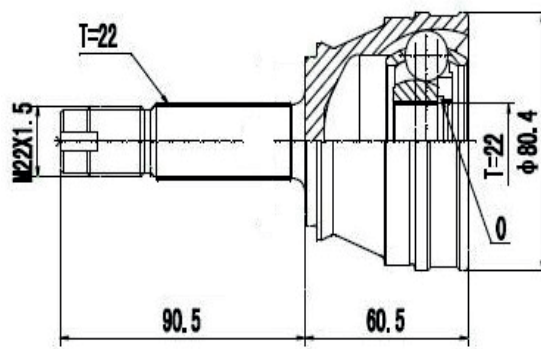

DG80014

Fiorino 1.6 (96...), Palio 1.5 (96...04), Palio 1.6 8V/16V /1.7 Diesel (96...00), Palio Weekend 1.5 8V/1.6 8V/16V (97...00), Siena 1.5 8V/1.6 8V/16V/ 1.7 Diesel (22 Roda X 22 Câmbio X Trava EL)