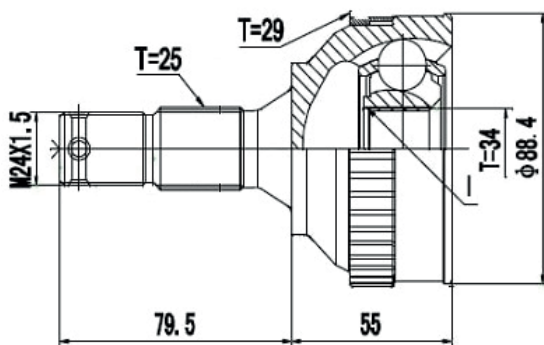

DG80273

306 1.8/2.0 16V (95...97), 405 2.0 8V/16V (92...96),
405 Break 1.8 16V (98...01), 307 2.0 (10...)
(25 Roda X 34 Câmbio X 29 Abs X Trava IL)