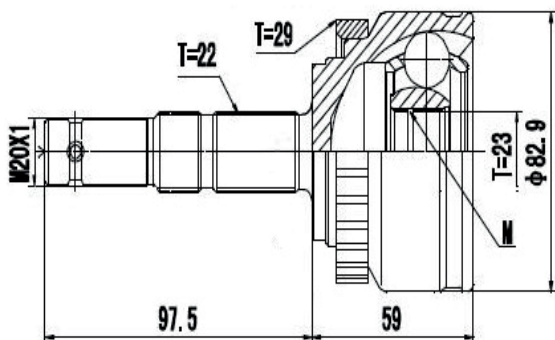

JUNTA HOMOCINÉTICA

GM

DG81329

Meriva 1.8 8V/16V (03...06), Corsa Novo 1.8 8V (02...12), Montana 1.8 8V (06...) (Tds Eixo Gkn) (22 Roda X 23 Câmbio X 29 Abs X Trava ML)

DG85137