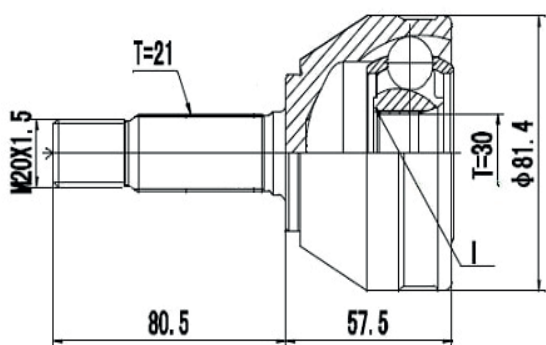

JUNTA HOMOCINÉTICA

RENAULT

DG80154

Duster 2.0 16V Manual/Automático (10...)
(25 Roda X 35 Câmbio X Trava IL)

DG80214

Scenic 1.6 16V (01...)
(23 Roda X 35 Câmbio X 44 Abs X Trava IL)

DG80202

Clio 1.0 (00...), Clio 1.6 (00...16), Logan 1.0/1.6 (08...),
Sandero 1.0/1.6 (08...), Megane 1.6/2.0 (98...)
(21 Roda X 30 Câmbio X Trava IL)

DG80227

Kangoo 1.0 (00...) (21 Roda X 22 Câmbio X Trava EL)

DG80211

Clio 1.6 8V/16V (02...16), Kangoo 1.0 (01...04),
Logan 1.0 (08...18), Megane 1.6 (09...11),
Sandero 1.0 (08...), Scenic 1.6 16V (01...),
Symbol 1.6 16V (GKN) (10...), Twingo 1.2 (93...02)
(21 Roda X 21 Câmbio X Trava ML)

DG80259

R19 1.6/1.8 RN/RT (94...98)
(21 Roda X 25 Câmbio X Trava EL)