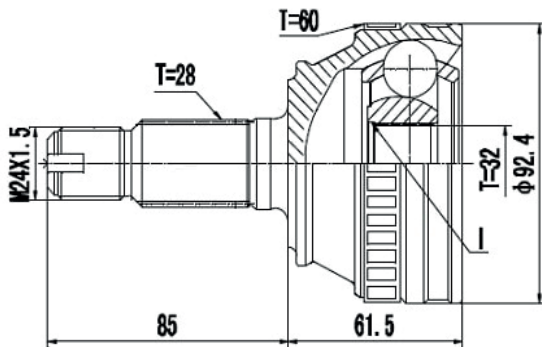

Dianteira Automático
Range Rover Evoque 2.0/2.2 (12...),
Discovery 2.2 (15...)
(31 Roda X 27 Câmbio X Trava IL)

DG80218

Freelander 2.5 V6 (96...05)
(28 Roda X 32 Câmbio X 60 Abs X Trava IL)

DG80516