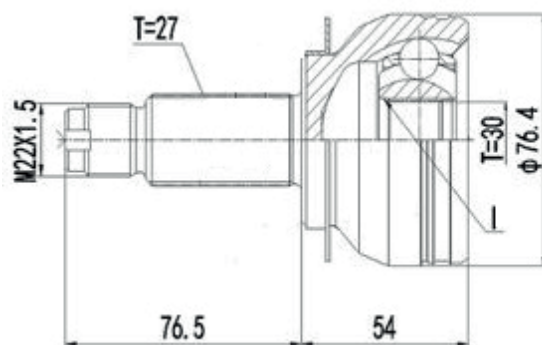

DG80649

WRX 2.5 Turbo (08...12), Legacy 2.2 4X2/4X4 (93...15),
Forester (05...), Outback (05...), Impreza 1.8/2.0/2.2
(93...15) (27 Roda X 30 Câmbio X Trava IL)