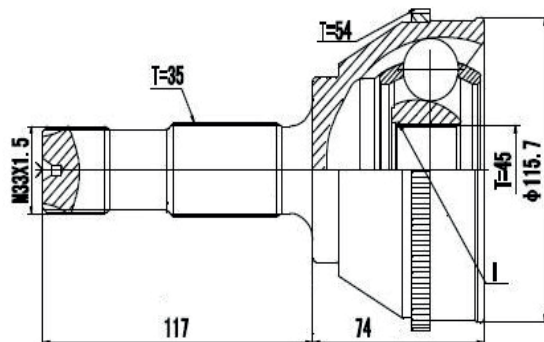

DG81023

Boxer 2.5/2.8 TD Aro 16 (98...11) (35 Roda X 45 Câmbio X 54 Abs X Trava IL)