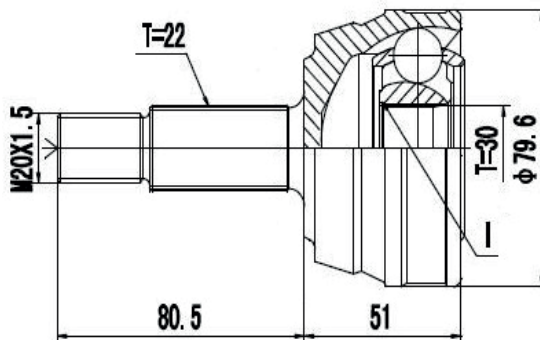

Gol 1.0 8V/16V Ea4111 (97...05), Gol 1.6/1.8 8V (Exceto G5) (94...09), Gol G4 1.0 8V/16V Ea111 (05...13), Saveiro 1.6/1.8 (96...99), Parati 1.0 16V (97...01), Parati 1.6/1.8 8V (94...07)
(22 Roda X 30 Câmbio X Trava IL)

DG81279