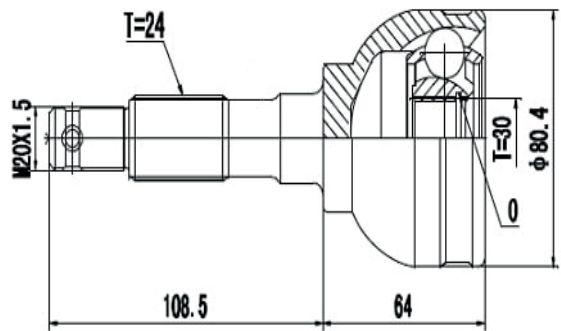

Belina 1.4 (71...77), Belina G2 1.4/1.6/1.8 (77...86), Belina Scala 1.6 (81...89), Corcel 1.4 (71...77), Corcel G2 1.4/1.6 (77...86), Del Rey 1.6/1.8 (81...88), Pampa 1.6 (81...89), Pampa 1.8 4X4 (83...97) (24 Roda X 30 Câmbio X Trava EL)

DG87091