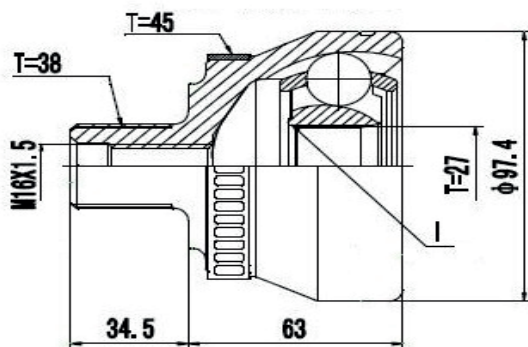

Passat Alemão 1.8 20V (98...05), Passat Alemão
2.8 V6 30V (97...03), Pointer 1.8/2.0 (94...96)
(38 Roda X 27 Câmbio X 45 Abs X Trava IL)

DG86279