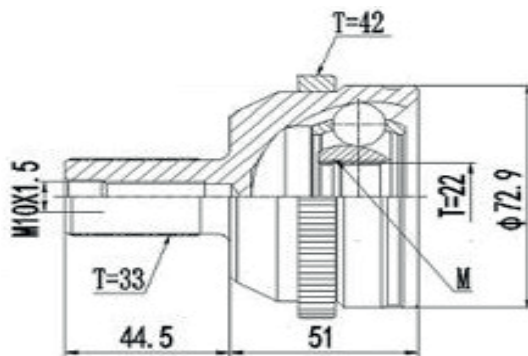

SMART

DG80638

Fortwo 0.6/1.0 Turbo (99...)
(33 Roda X 22 Câmbio X 42 Abs X Trava ML)