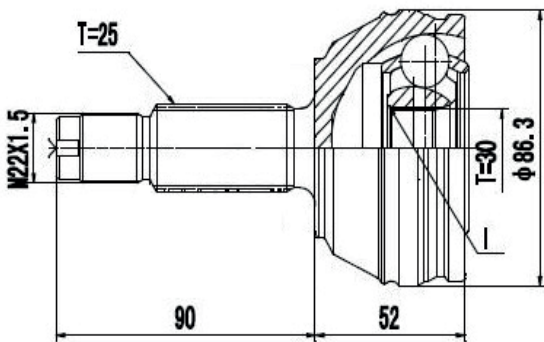

DG87844

Ranger V6 4.0L XLT 4X4 12V (95...02), Explorer V6 4.0L (95...00), Ranger 2.5 Diesel XLT 4X4 (95...00) (27 Roda X 34 Câmbio X Trava IL)

DG86279

Escort 1.6 (92...96) (25 Roda X 30 Câmbio X Trava IL)