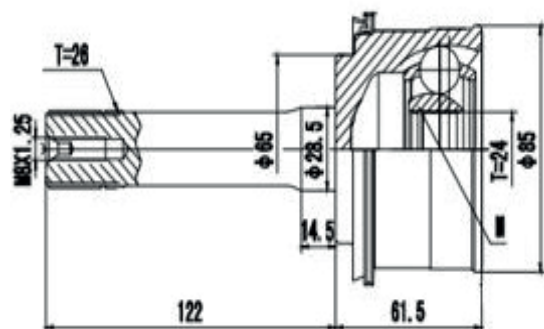

DG80514

Sportage 2.0/2.2 4X4 (95...03) (26 Roda X 24 Câmbio X Trava ML)