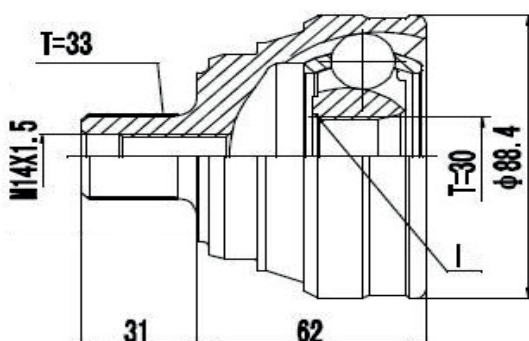

Gol 2.0 (95...06), Parati 2.0 16V (96...06)
(33 Roda X 30 Câmbio X Trava IL)