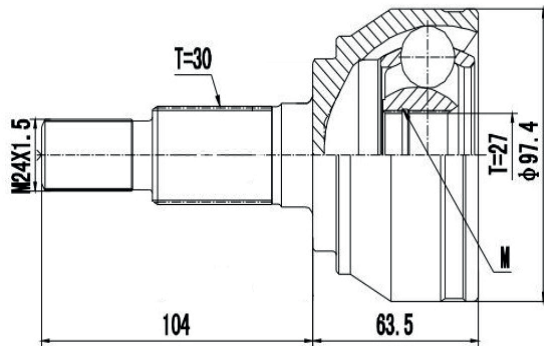

JUNTA HOMOCINÉTICA

VOLKSWAGEN

DG80137

Touareg 3.2/3.6/4.2 Automático (08...)
(30 Roda X 27 Câmbio X Trava ML)

DG80194