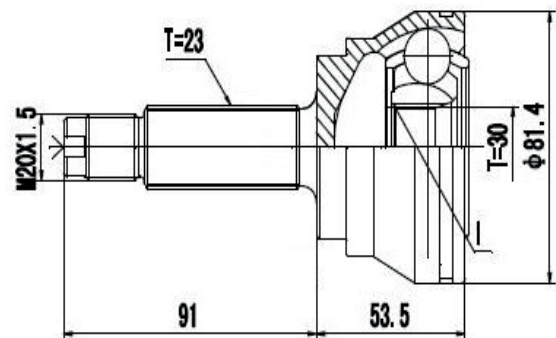

Escort 1.8 (89...92), Escort Hobby 1.0/1.6 (93...96),
Verona 1.8 Ap (90...93)
(23 Roda X 30 Câmbio X Trava IL)

DG80909