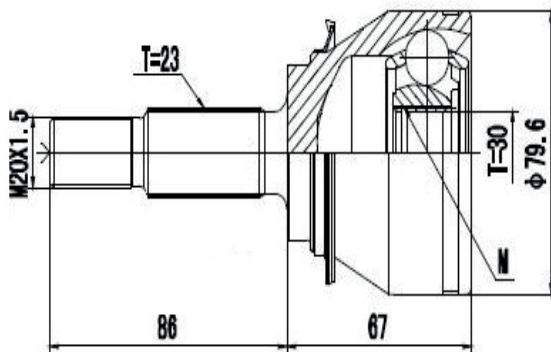

JUNTA HOMOCINÉTICA

RENAULT

DG80367

Sandero (06...14), Logan (06...14), Megane II (06...14) (23 Roda X 30 Câmbio X Trava ML)

DG80442