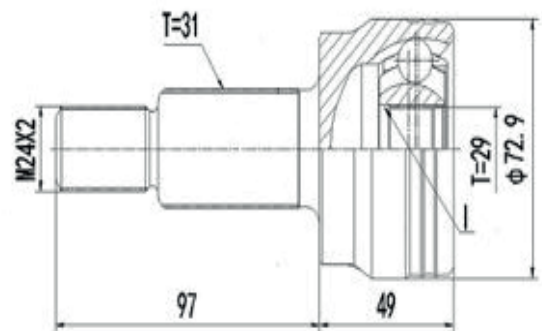

JUNTA HOMOCINÉTICA

LAND ROVER

DG80079

Freelander II (06...15)
(40 Roda X 27 Câmbio X Anel Abs X Trava ML)

DG80515

Dianteira Automático
Range Rover Evoque 2.0/2.2 (12...),
Discovery 2.2 (15...)
(31 Roda X 27 Câmbio X Trava IL)

DG80218

Freelander 2.5 V6 (96...05)
(28 Roda X 32 Câmbio X 60 Abs X Trava IL)

DG80516

Traseira Range Rover Evoque 2.0/2.2 Automático
(12...) (31 Roda X 29 Câmbio X Trava IL)

DG80501

Freelander G2 (06...15)
(40 Roda X 27 Câmbio X Trava ML)

DG80517

Traseira Range Rover 5.0 V8 4X4 Automático (11...)
(31 Roda X 29 Câmbio X 48 Abs X Trava ML)