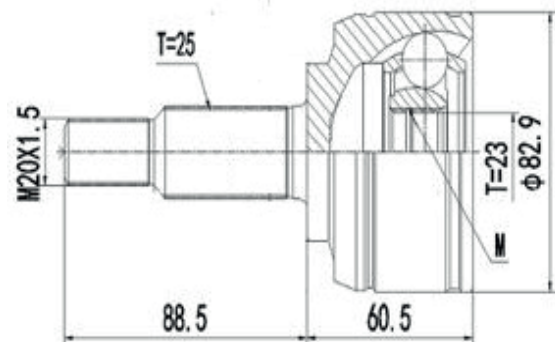

DG80648

Captur 1.6 16V (17...), Duster 1.6 (17...), Sandero RS 2.0 16V (16...), Oroch 1.6 (16...)