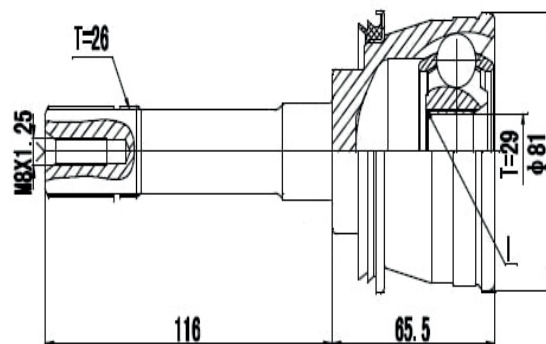

Tracker 2.0 16V (07...09)
(26 Roda X 29 Câmbio X Trava IL)