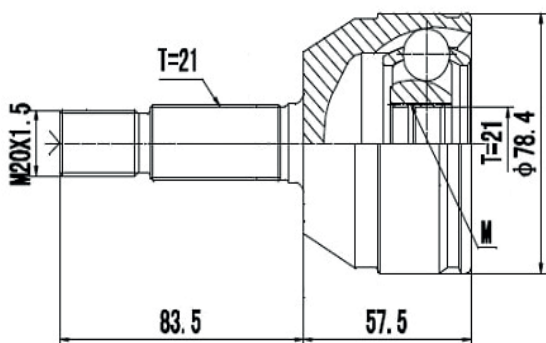

Clio 1.6 8V/16V (02...16), Kangoo 1.0 (01...04),
Logan 1.0 (08...18), Megane 1.6 (09...11),
Sandero 1.0 (08...), Scenic 1.6 16V (01...),
Symbol 1.6 16V (GKN) (10...), Twingo 1.2 (93...02)
(21 Roda X 21 Câmbio X Trava ML)

DG80259