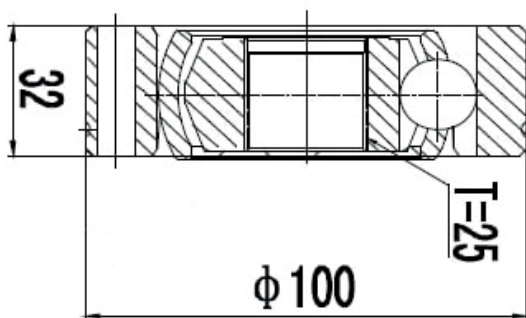

FIAT

DG82549

Tempra 2.0 8V/16V (92...99), Tempra 2.0 (92...99),
Tipo 2.0 (92...97) (25 Estrias)