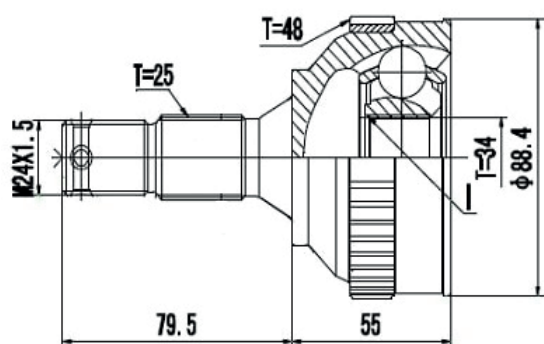

DG80274

207 1.6 (09...), 306 1.8 16V (92...01),
306 2.0 16V (92...01), 306 2.0 ST/XSI (92...01),
306 Break 1.8 16V (98...01)
(25 Roda X 34 Câmbio X 48 Abs X Trava IL)