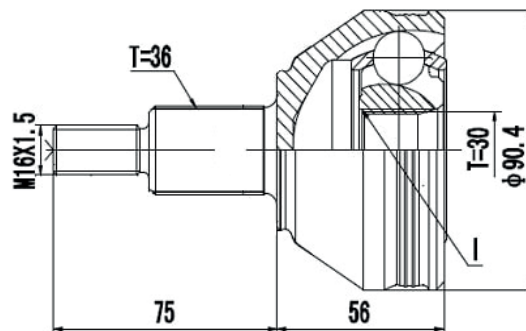

DG80059

Crossfox 1.6 (05...14), Fox 1.6 (04...13),
Spacefox 1.6 (07...14), Polo 1.6 8V (03...14)
(36 Roda X 30 Câmbio X Trava IL)