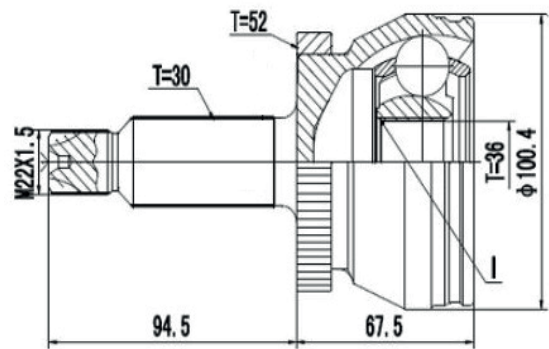

DG80486

Sorento 2.4 (10...)
(30 Roda X 36 Câmbio X 52 Abs X Trava IL)