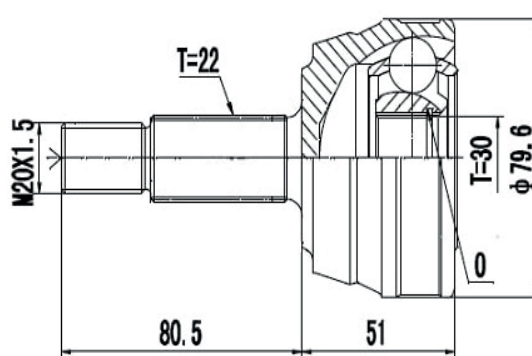

DG80129

Gol 1.3/1.6 (80...86), Parati 1.6 (81...86),
Passat 1.5/1.6 (82...83), Saveiro 1.3 (81...86),
Saveiro 1.6 (86), Voyage 1.5/1.6 (81...86)
(22 Roda X 30 Câmbio X Trava EL)