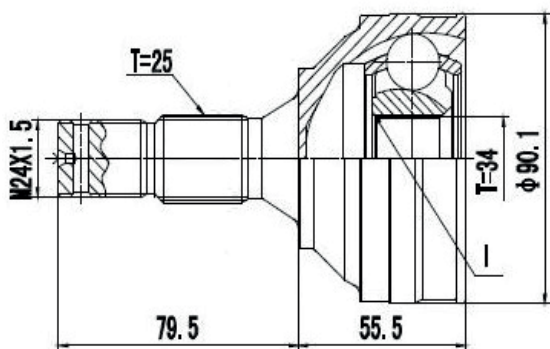

JUNTA HOMOCINÉTICA

PEUGEOT

DG80425

306 2.0 (80...90), 306 1.8 (95...97), 405 1.6/2.0 (92...98), 406 2.0 (92...98), Partner 1.8 (98...03) (25 Roda X 34 Câmbio X Trava IL)