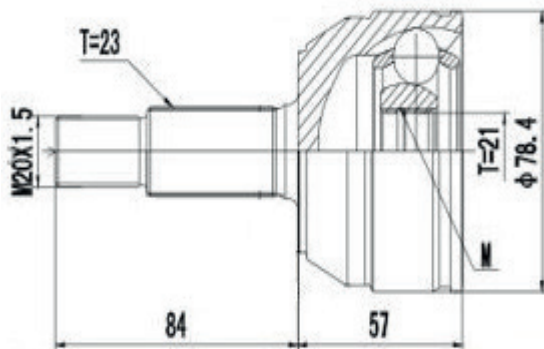

Logan 1.0 16V (10...), Megane 1.6 16V (01...), Sandero 1.0 16V (10...), Scenic 1.6 16V (01...) (23 Roda X 21 Câmbio X Trava ML)

DG80550