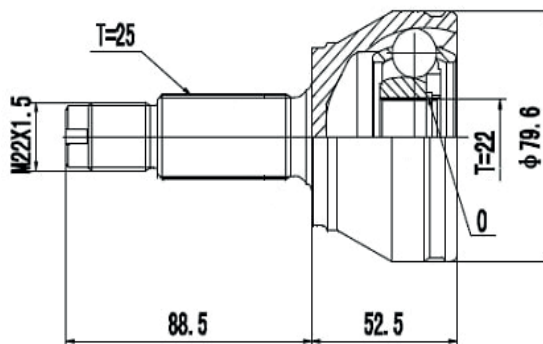

Escort Zetec 1.6/1.8 16V (97...03), Fiesta 1.0/1.4/1.6
(96...06), Courier 1.4 (97...06), Ka 1.0/1.3 Zetec
(96...99) (25 Roda X 22 Câmbio X Trava EL)