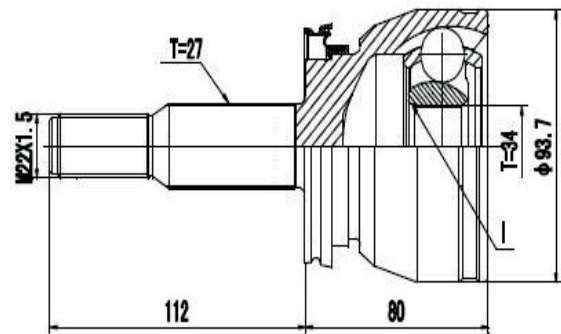

DG87844

Ranger V6 4.0L XLT 4X4 12V (95...02), Explorer V6 4.0L (95...00), Ranger 2.5 Diesel XLT 4X4 (95...00) (27 Roda X 34 Câmbio X Trava IL)

DG86279

Escort 1.6 (92...96) (25 Roda X 30 Câmbio X Trava IL)