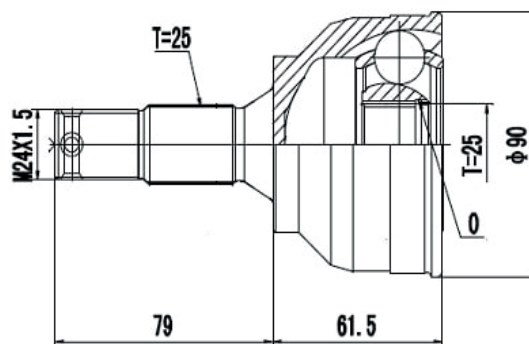

DG80209

Berlingo 1.8 16V (98...03)
(25 Roda X 25 Câmbio X Trava EL)