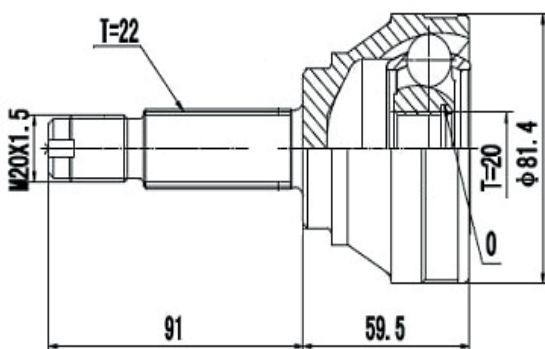

DG80013

Elba 1.3/1.5/1.6 (86...96), Fiorino 1.3/1.5/1.6 8V (80...93), Fiorino 1.0 (95...), Premio 1.3/1.5/1.6 (85...95), Uno 1.050/1.3/1.5/1.6 8V (85...96), Uno Mille 1.0 8V (85...91) (22 Roda X 20 Câmbio X Trava EL)