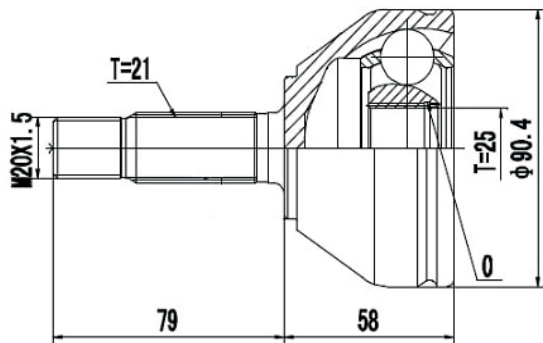

R19 1.6/1.8 RN/RT (94...98)
(21 Roda X 25 Câmbio X Trava EL)