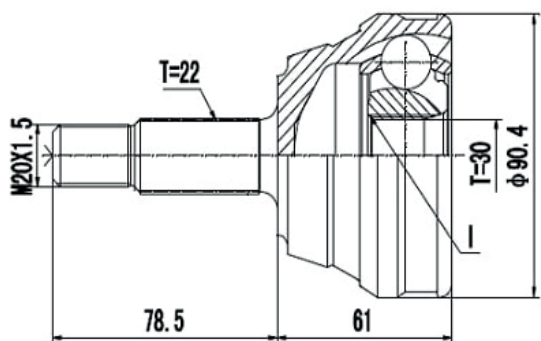

Gol 1.0/1.8/2.0 8V (94...06), Parati 1.0/1.8/2.0
8V (94...06), Quantum 1.0/1.8/2.0 8V (92...02),
Santana 1.8/2.0 (92...06), Saveiro 1.0/1.8/2.0 8V
(96...08) (22 Roda X 30 Câmbio X Trava IL)

DG80571