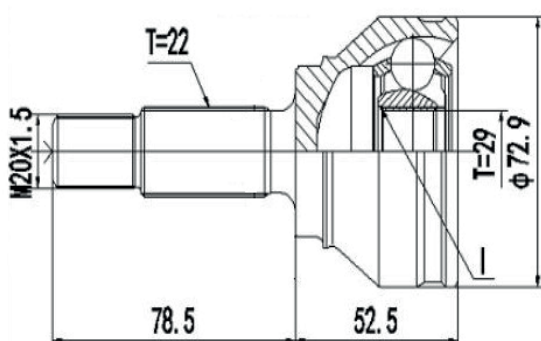

Up 1.0 (Câmbio Automatizado) (14...)
(22 Roda X 29 Câmbio X Trava IL)

DG80589