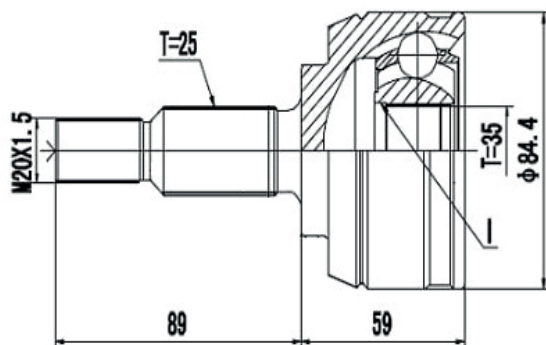

JUNTA HOMOCINÉTICA

RENAULT

DG80154

Duster 2.0 16V Manual/Automático (10...)
(25 Roda X 35 Câmbio X Trava IL)

DG80214