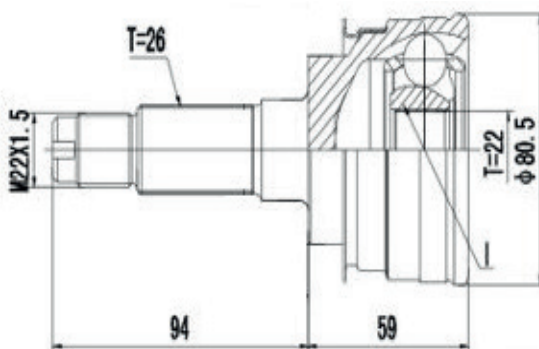

DG80131

Sportage 2.0 (97...11)
(27 Roda X 24 Câmbio X 48 Abs X Trava ML)

DG80513

Clarus 2.0 (96...00), Carens 2.0 (08...13), Carnival 2.5/3.5 (98...15) (28 Roda X 24 Câmbio X Trava ML)

DG80381

Sephia 1.6 (94...97)
(26 Roda X 22 Câmbio X Trava IL)