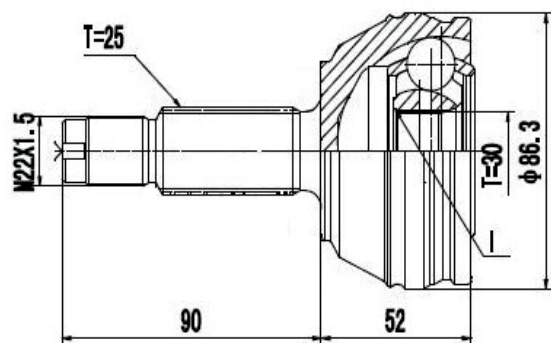

Logus 1.6 (92...96)
(25 Roda X 30 Câmbio X Trava IL)

DG84007