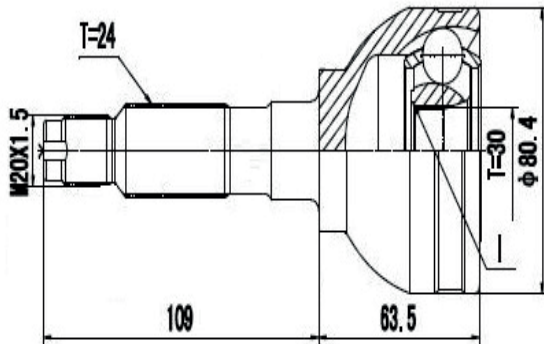

JUNTA HOMOCINÉTICA

FORD

DG85149

Belina II 1.8 Ap (89...91), Belina Scala 1.8 Ap (89...91), Del Rey 1.6 Ap (89...91), Del Rey 1.8 Ap (81...91), Pampa 1.6/1.8 (89...97), Scala 1.8 (89...91) (24 Roda X 30 Câmbio X Trava IL)

DG87844