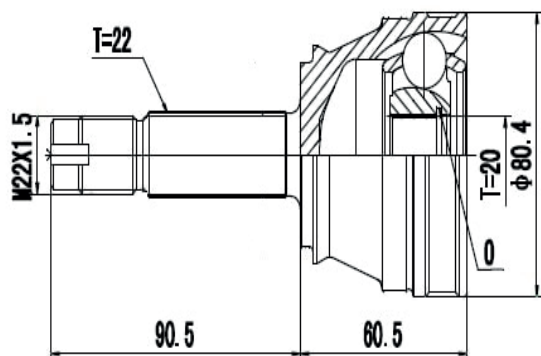

JUNTA HOMOCINÉTICA

FIAT

DG80030

Fiorino 1.0/1.3 Fire (00...06), Palio 1.0/1.3/1.4 (96...00), Palio Weekend 1.0/1.3 (96...00), Siena 1.0/1.3 (98...08), Uno 1.0 Fire (00...06), Uno Mille (91...12) (22 Roda X 20 Câmbio X Trava EL)