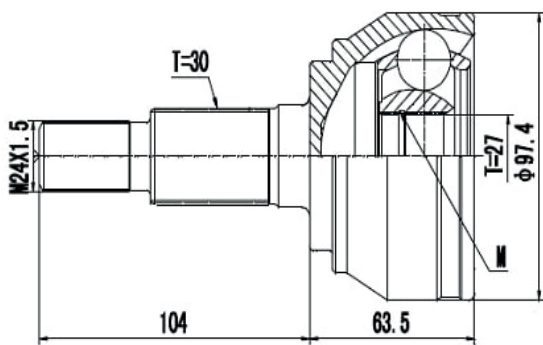

Bora 1.8 (03...), Bora 2.8 (03...), Golf 1.8T (00...09),
Golf 2.0 Comfortline (09...13), Jetta 2.5 (07...11)
(36 Roda X 27 Câmbio X Trava IL)

DG80244