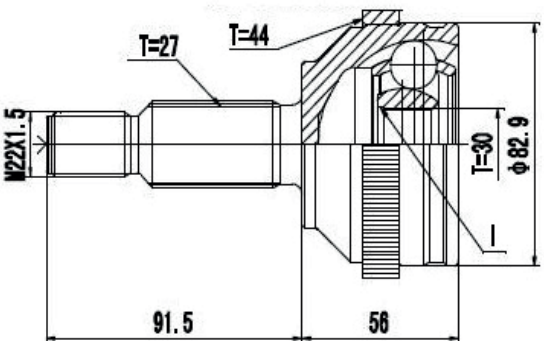

Mondeo 1.8/2.0 (93...96) (27 Roda X 30 Câmbio X 44 Abs X Trava IL)