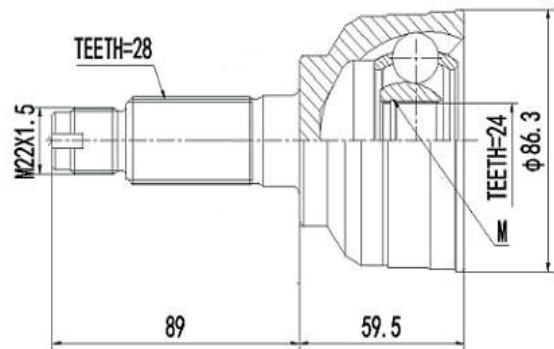

DG80131

Sportage 2.0 (97...11)
(27 Roda X 24 Câmbio X 48 Abs X Trava ML)

DG80513

Clarus 2.0 (96...00), Carens 2.0 (08...13), Carnival 2.5/3.5 (98...15) (28 Roda X 24 Câmbio X Trava ML)

DG80381

Sephia 1.6 (94...97)
(26 Roda X 22 Câmbio X Trava IL)