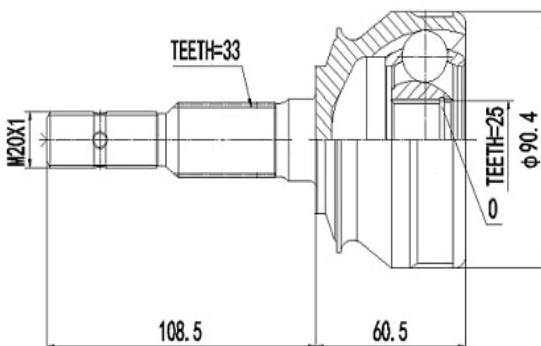

Monza 1.8/2.0 (93...97), Vectra 1.8/2.0 (93...96),
Astra (...96), Kadett 1.8/2.0 (93...98), Ipanema
1.8/2.0 (93...98) (33 Roda X 25 Câmbio X Trava EL)

DG80147