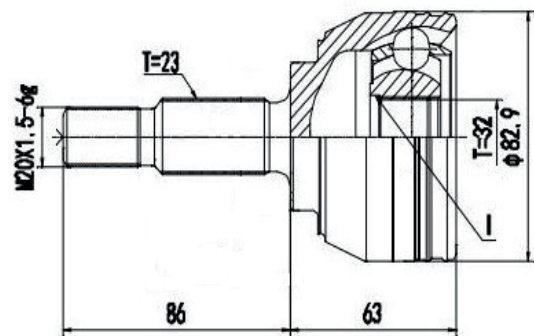

Megane 2.0 16V (06...) (23 Roda X 32 Câmbio X Trava IL)

DG80382